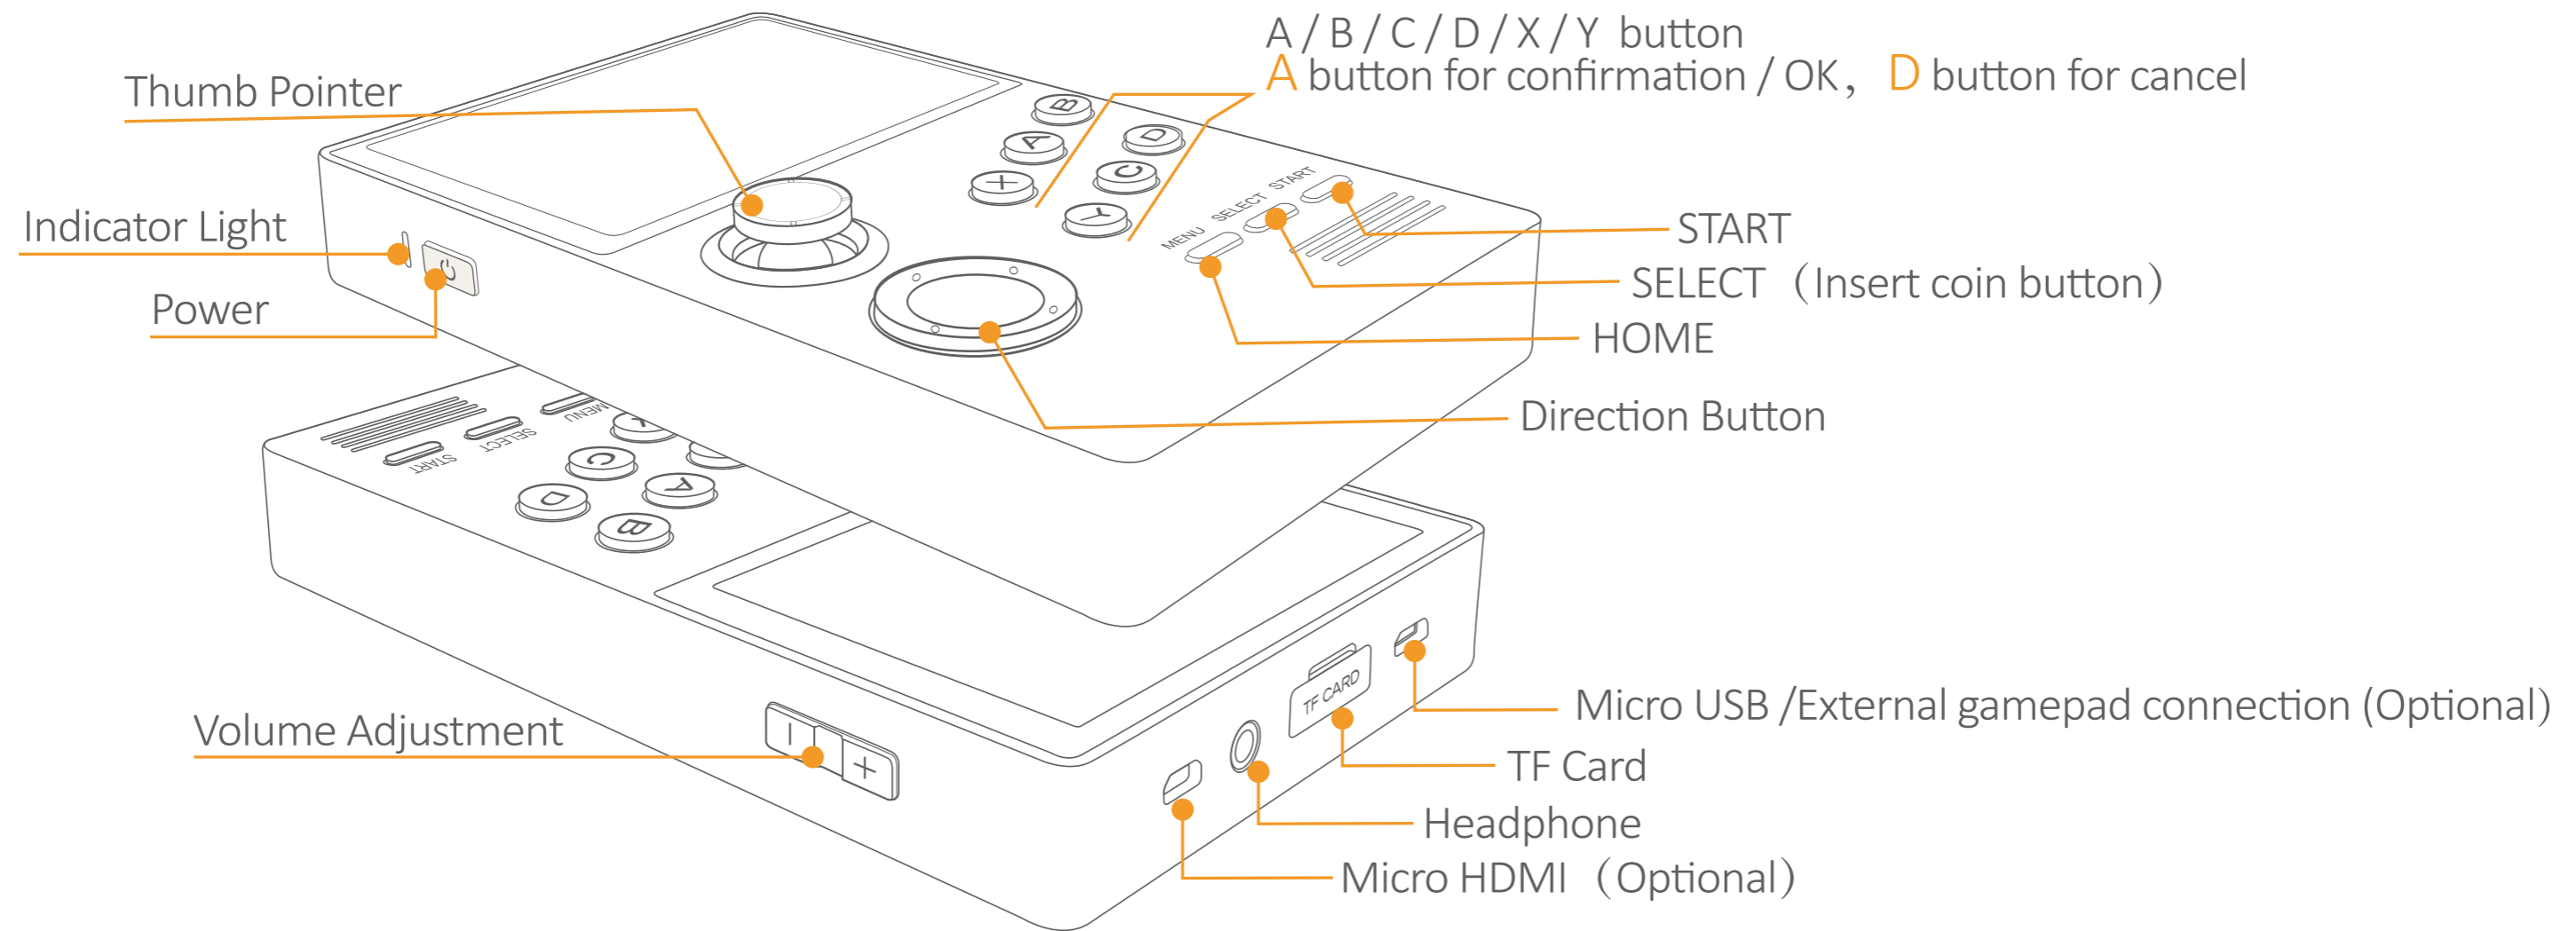

Interface Description