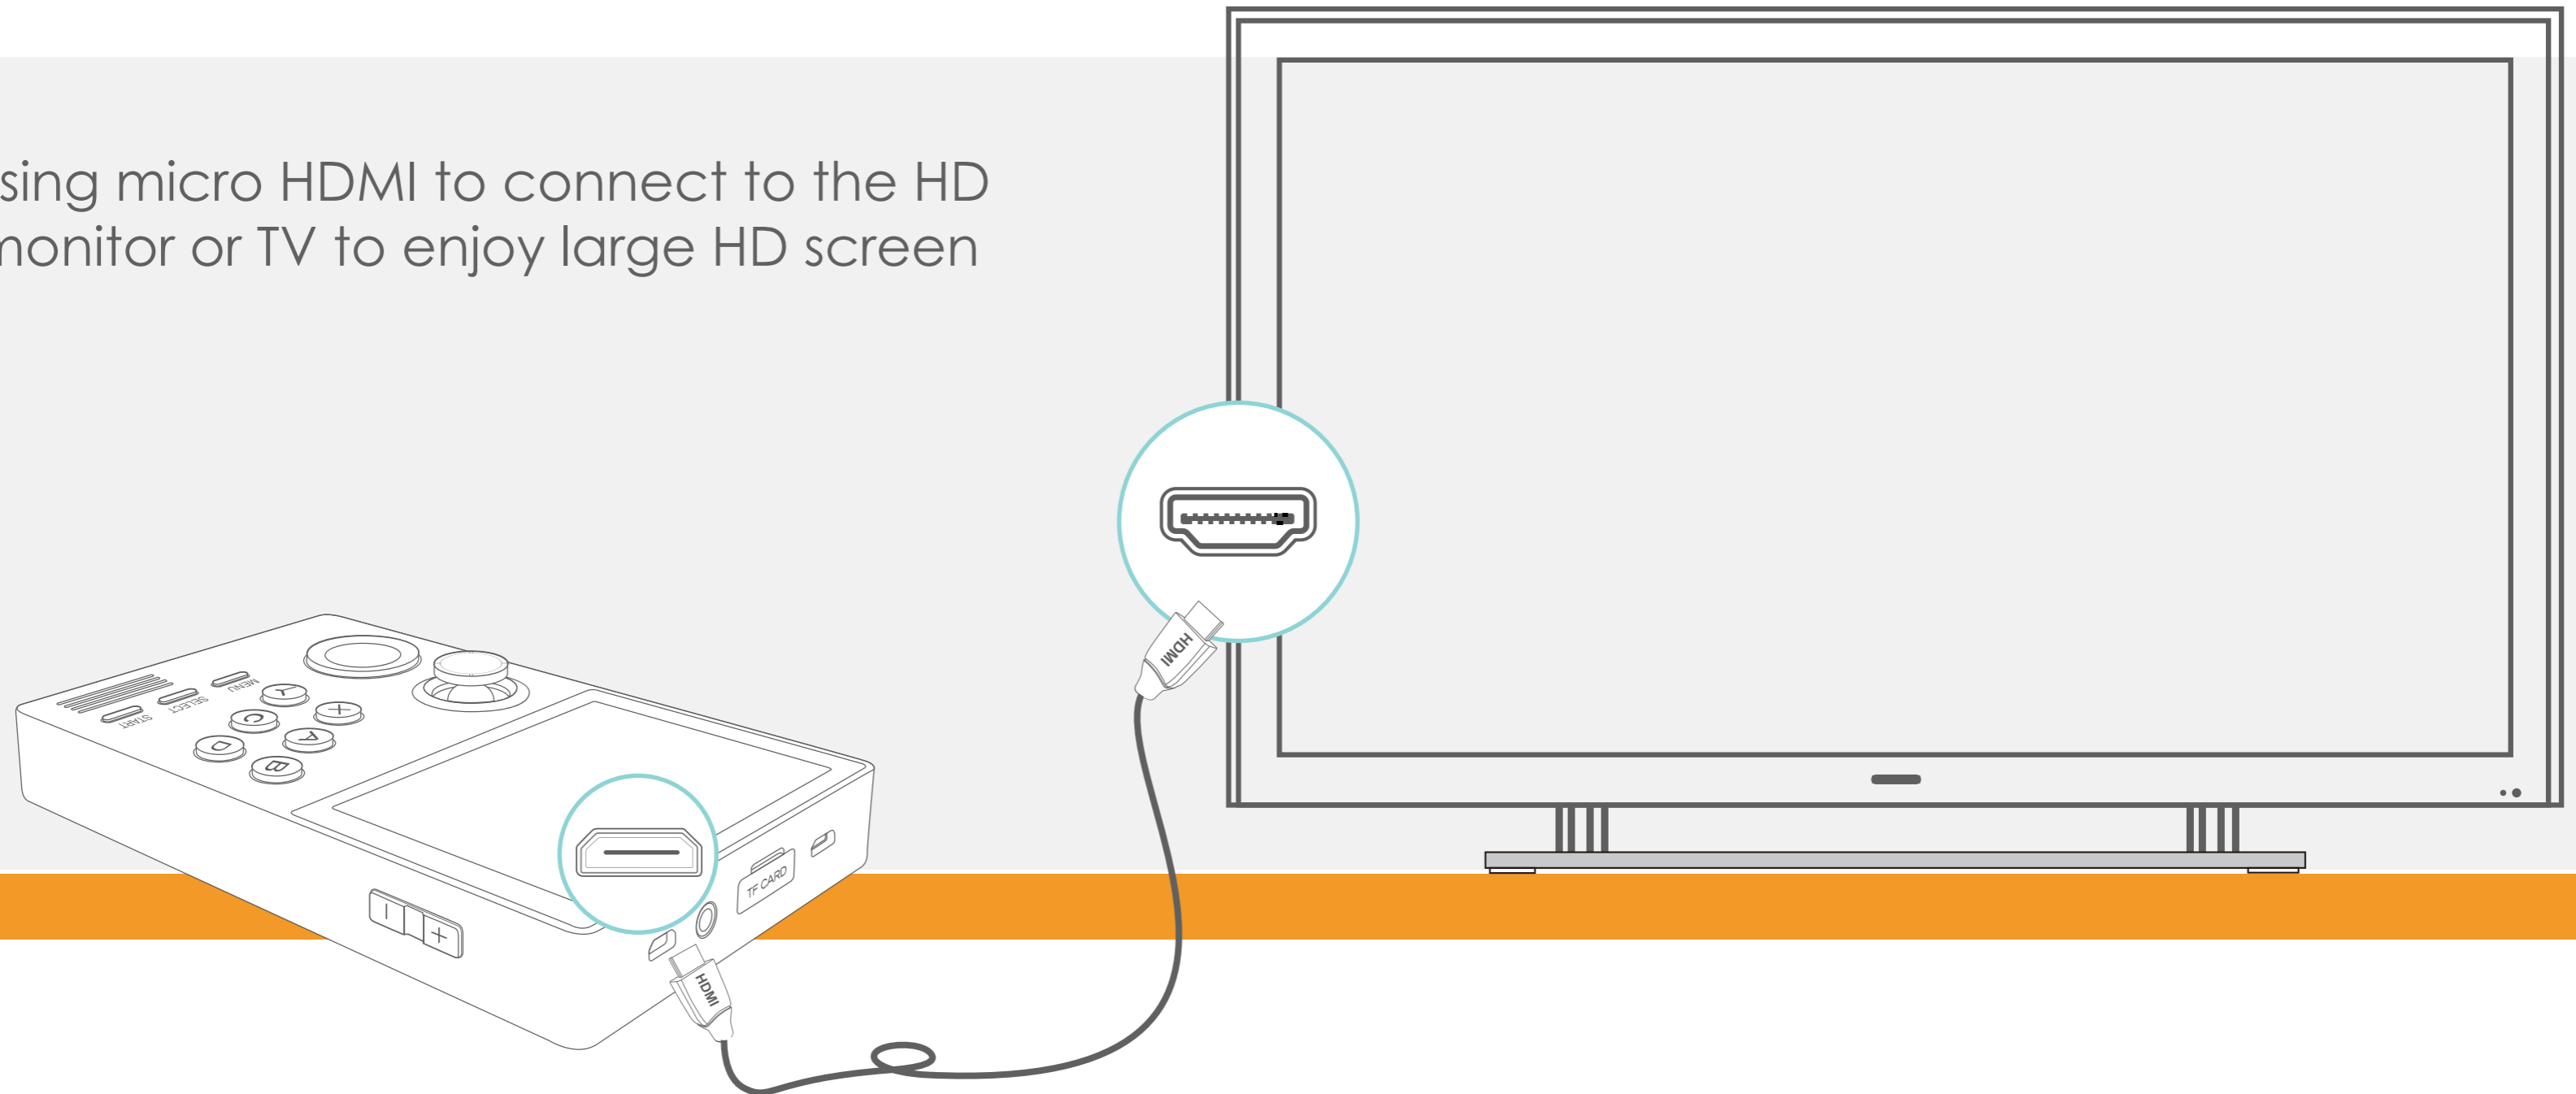

Support HDMI Output

Play Games with Large TV Screen

Using micro HDMI to connect to the HD monitor or TV to enjoy large HD screen