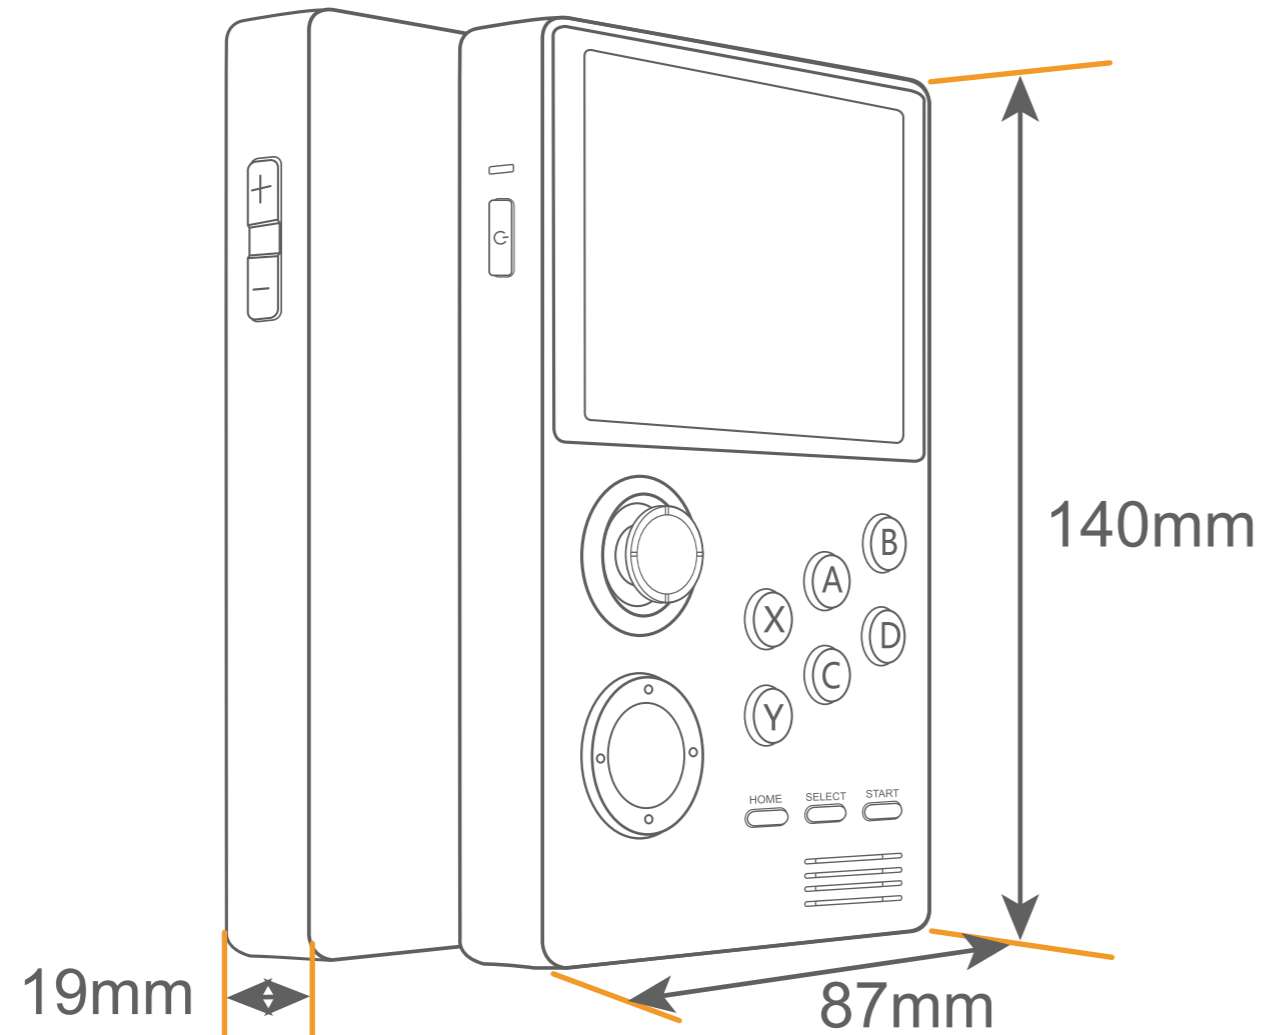

Interface Description

Screen Size

3.5 inch IPS HD monitor
680*480 60fps

Product Size

Host Size | (140*87*19)mm

Packing Box | (172*120*52)mm

Product Standard

Gift Box