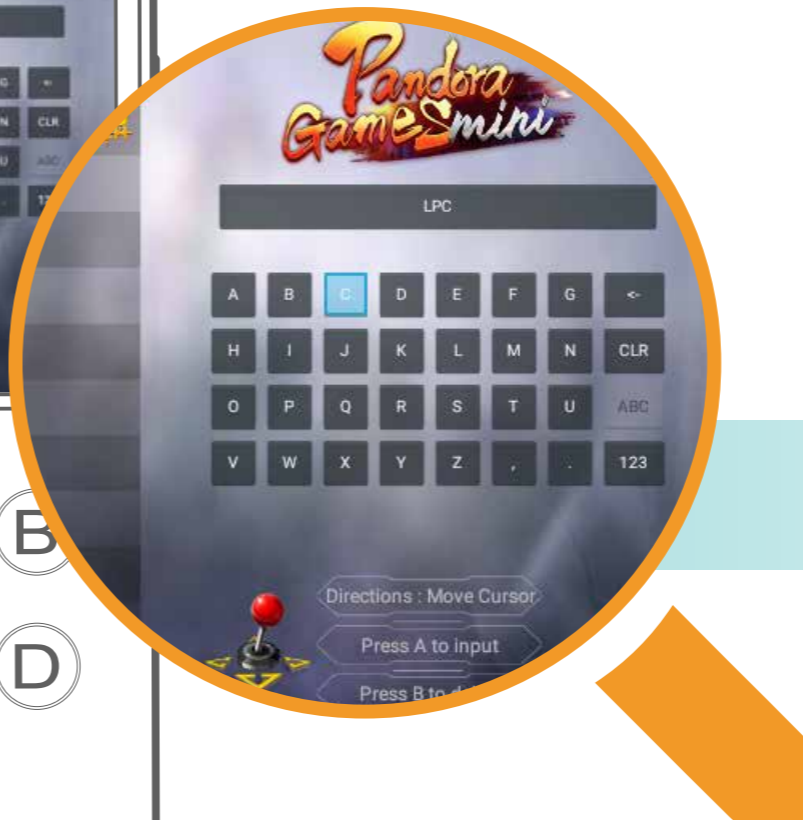

Quick Search Games

Custom search games, fast and easy

Too many games can't find the game you want??

One-click searching function help you to find it

Can quickly search via English initial letter, save time and effort, convenient and fast