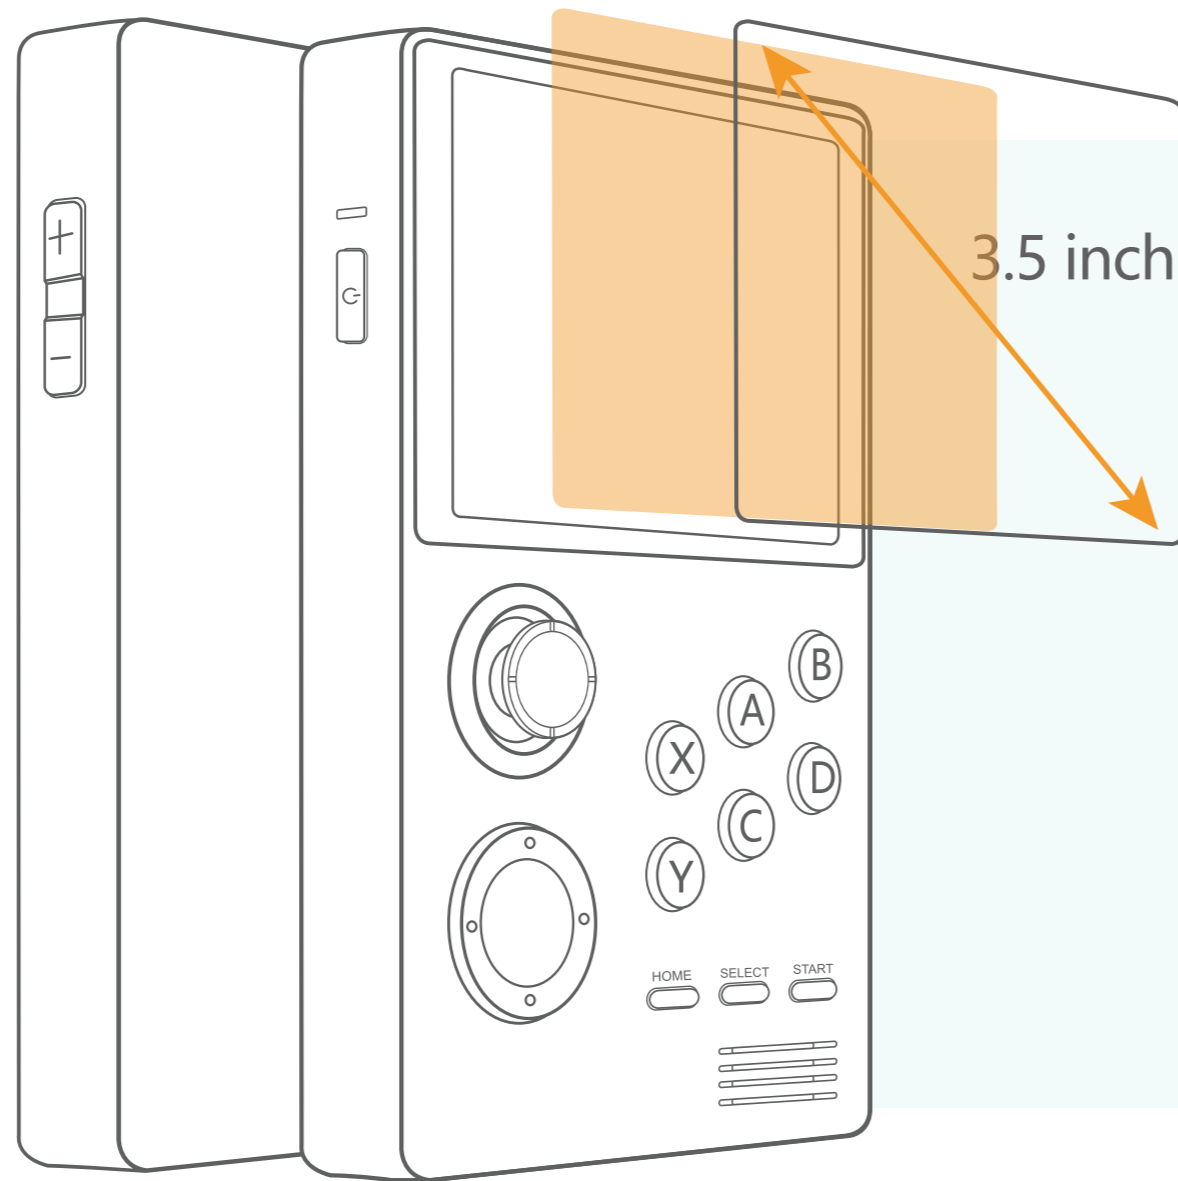

Interface Description

Screen Size

3.5 inch IPS HD monitor
680*480 60fps

Product Size

Host Size | (140*87*19)mm

Packing Box | (172*120*52)mm

Product Standard

Gift Box