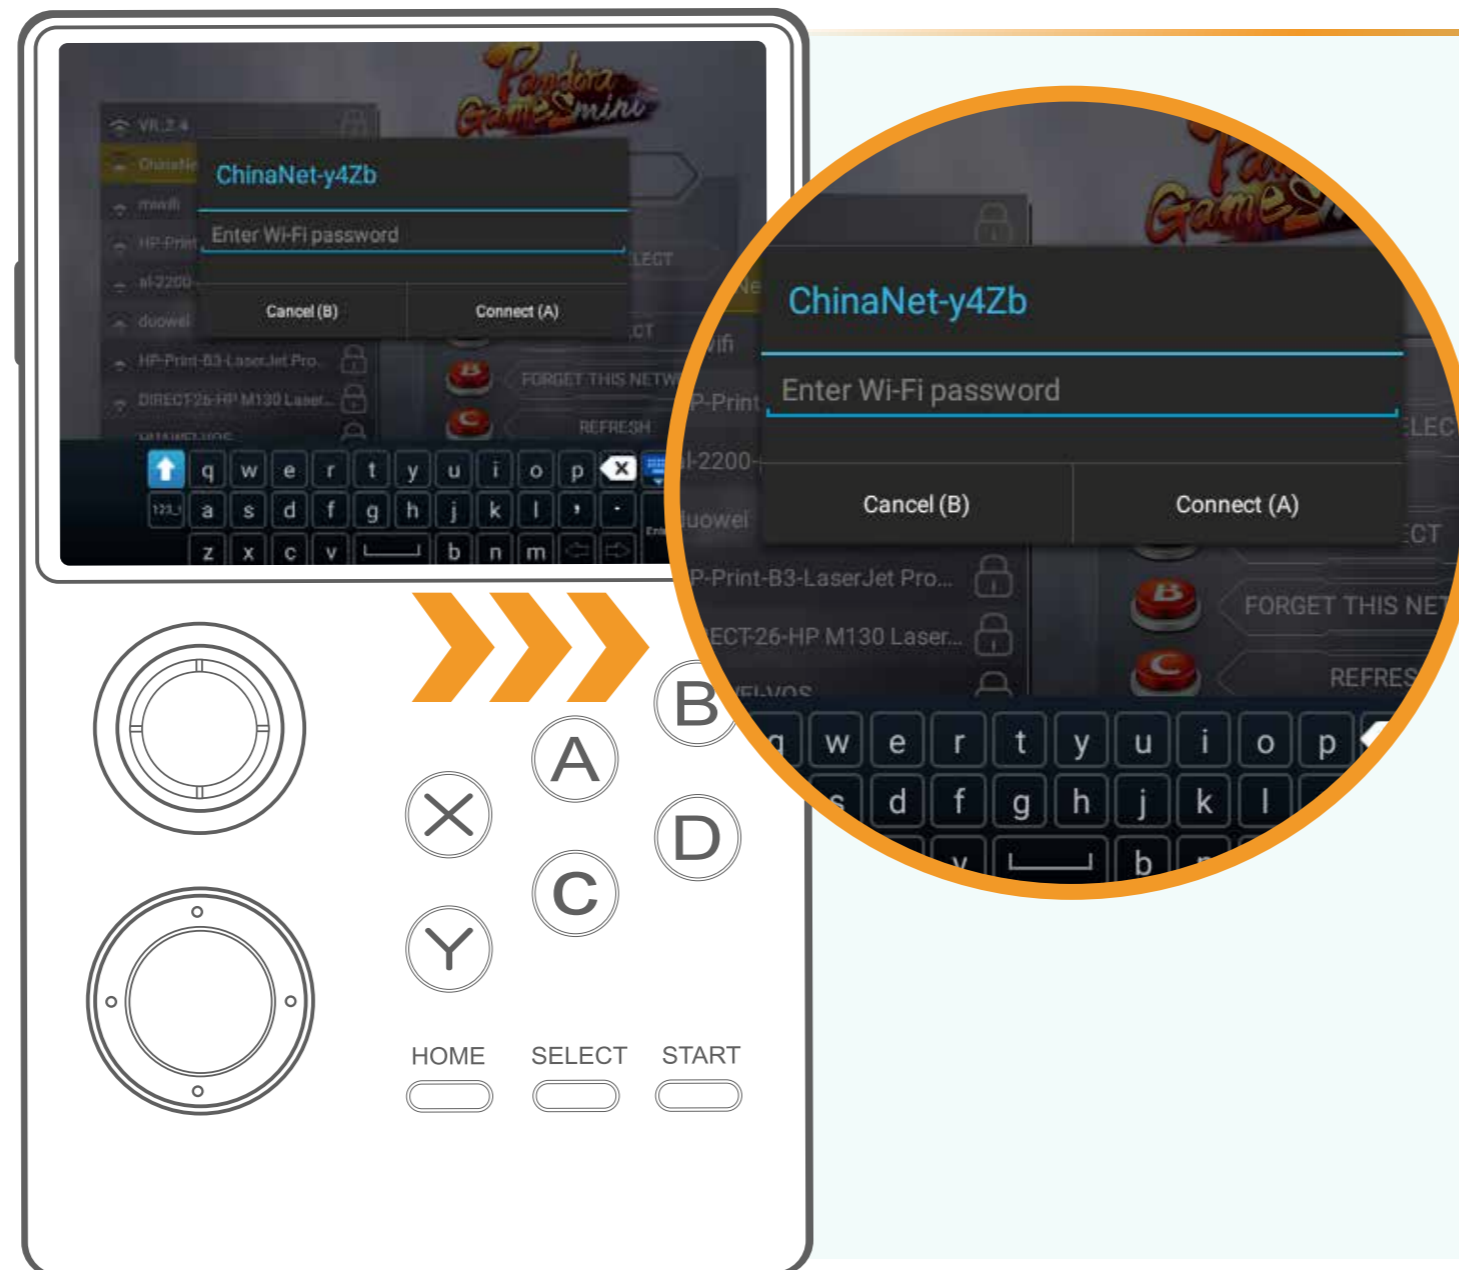

ARM Mali400-MP2

Bluetooth 4.0

WIFI One-click Networking

Multi game for playing and download

The device has its own game market, and a large number of 2D/3D online games up to 10000 are available for download at your option