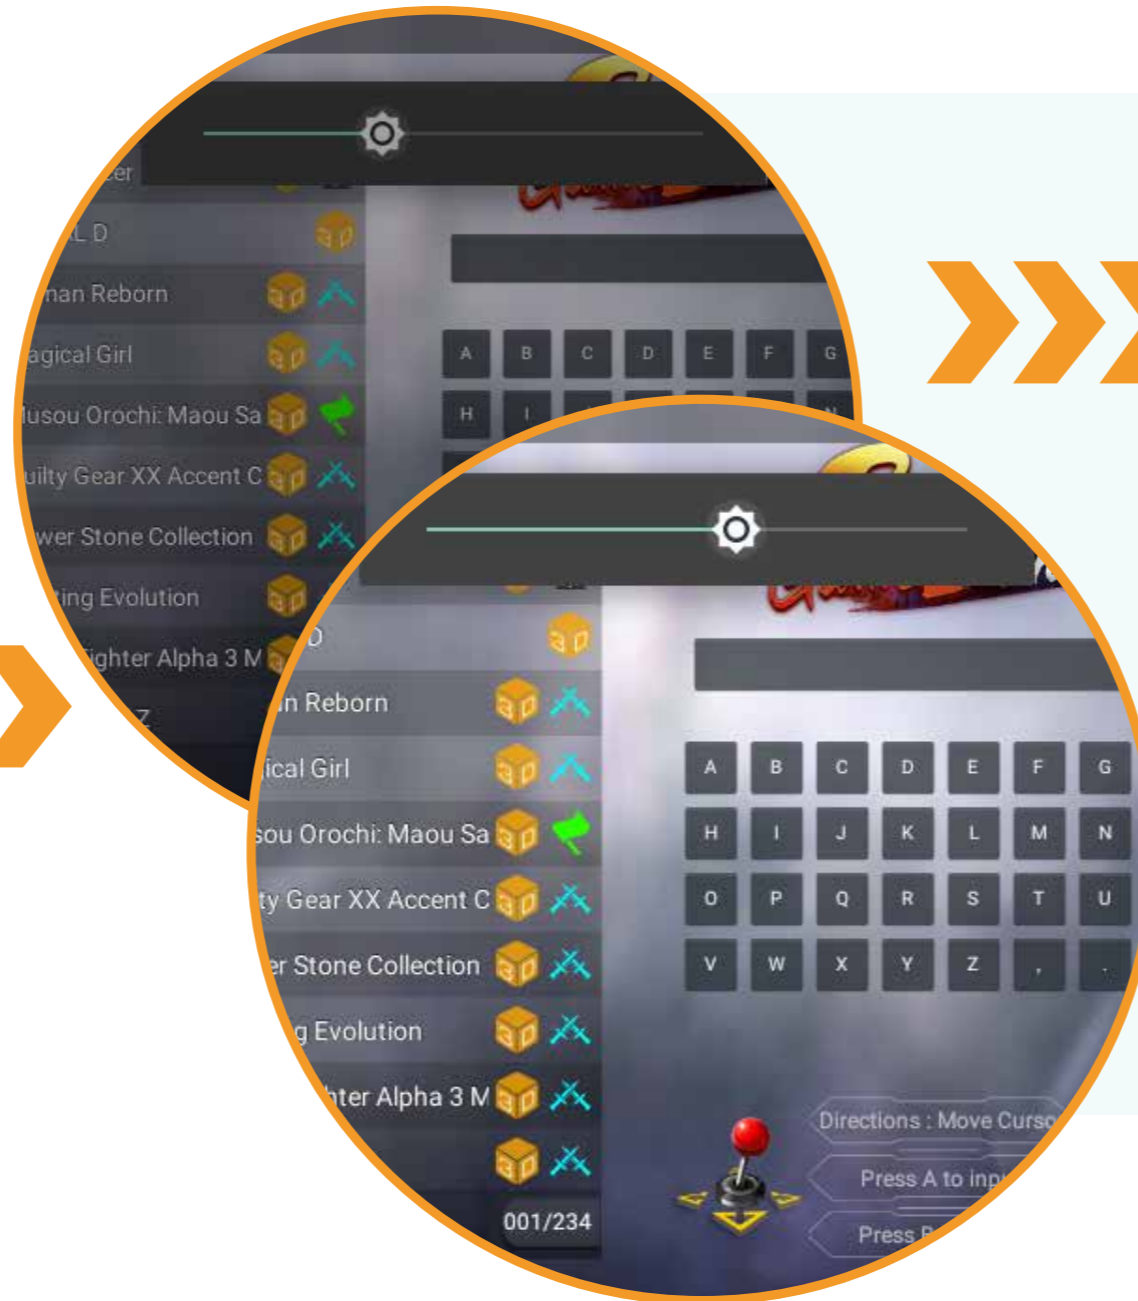

GBC

MD

WSC

PCE

FBA

Support Screen Brightness Adjustment

Press " **START** " + "+/- " button to adjust the screen brightness

Picture Enhancement Settings

Enjoy HD images

Original image quality

Enhance image quality

Setting enhancement picture can let the game image more clear and more smooth for game running .

Plug and Play

Support up to 128G TF card

Support HDMI Output

Play Games with Large TV Screen

Using micro HDMI to connect to the HD monitor or TV to enjoy large HD screen

Support External Gamepad

Support external gamepad and enjoy multiplayer battles

Using micro HDMI to connect the HD monitor or TV to enjoy large HD screen. And the console can be connected to a wired gamepad/bluetooth gamepad via a converter to enjoy multi-player games