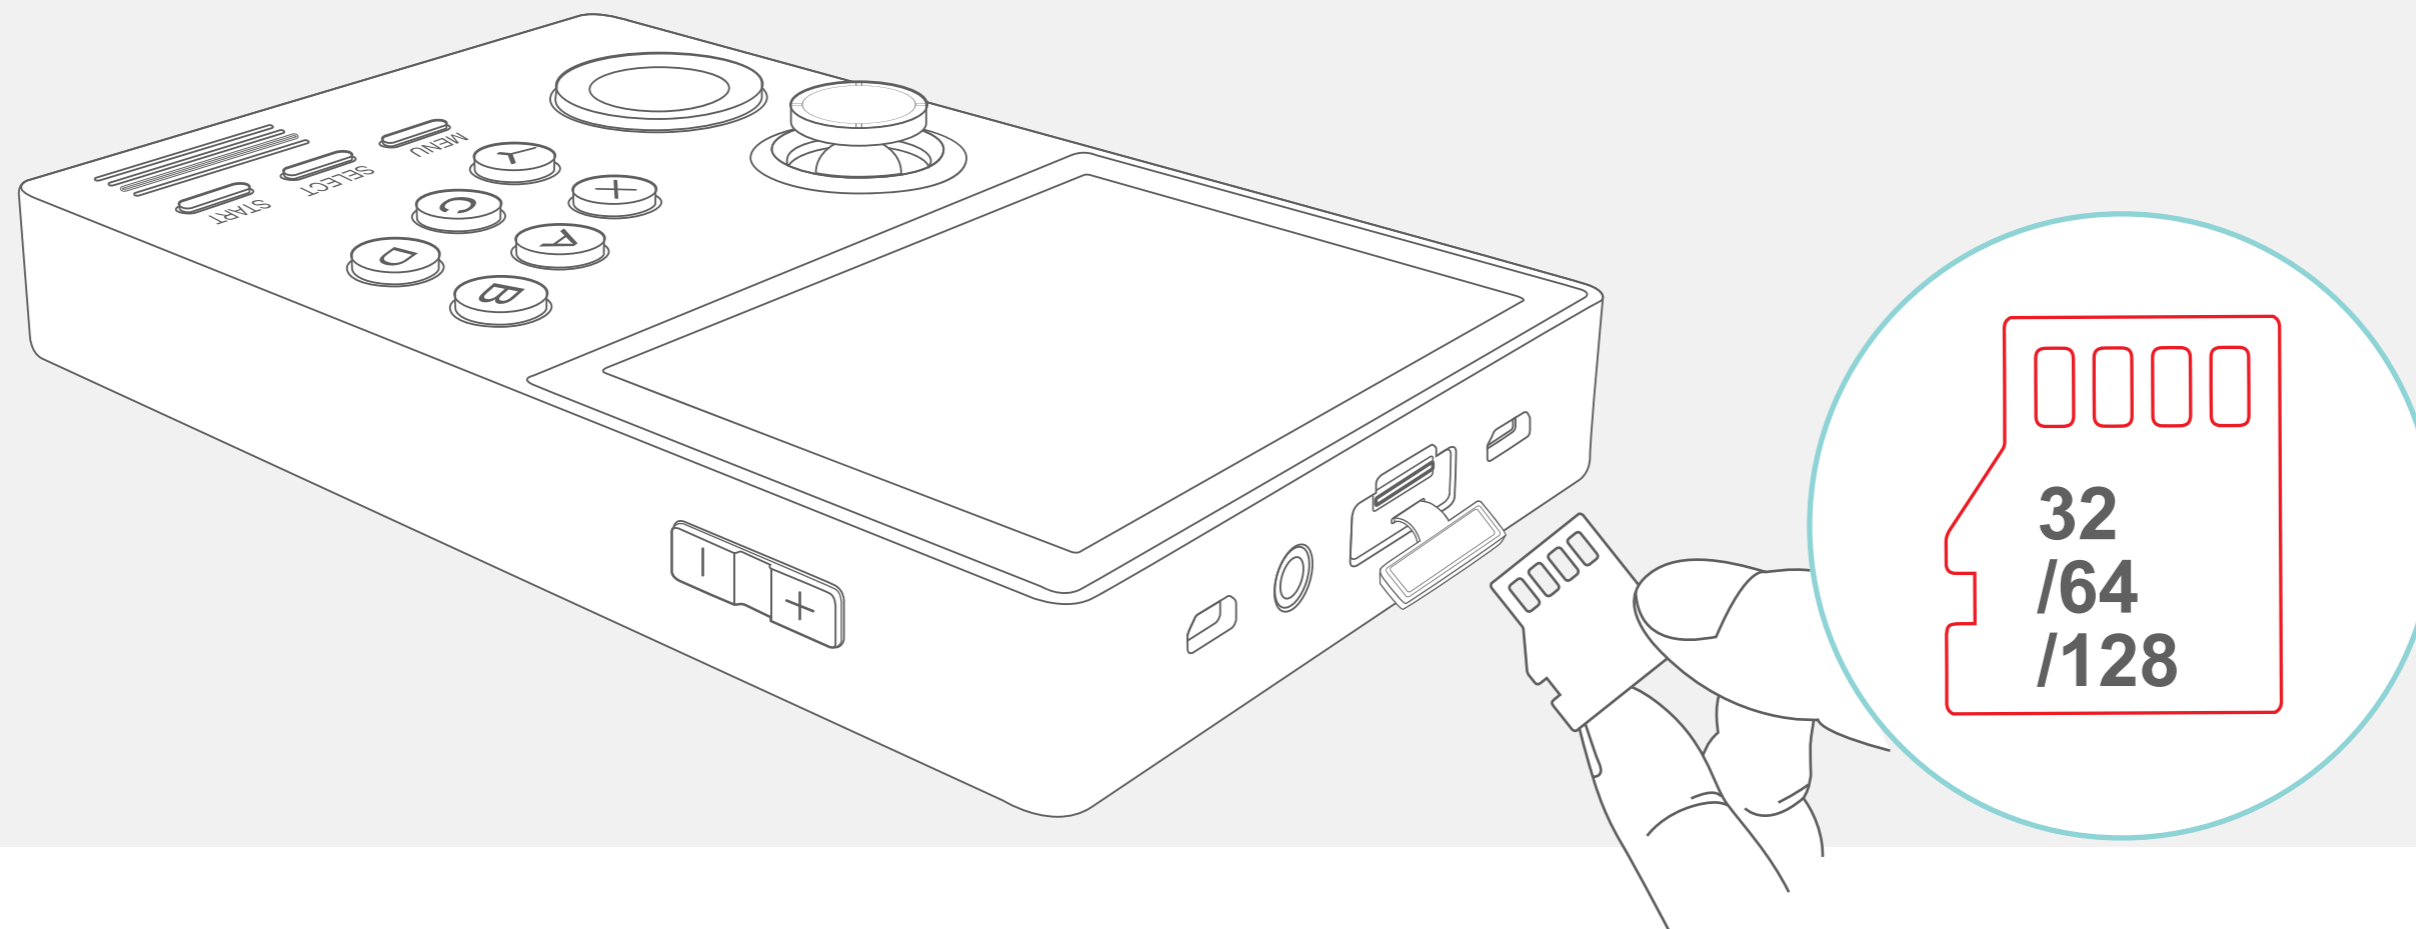

Enjoy HD images

Original image quality

Enhance image quality

Setting enhancement picture can let the game image more clear and more smooth for game running .

Plug and Play

Support up to 128G TF card

Support HDMI Output